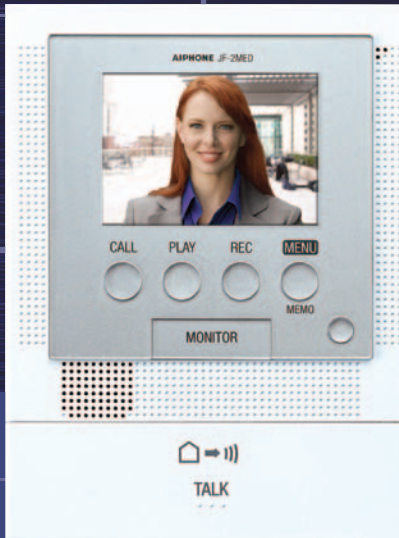

AIPHONE®

JF Series

Hands-free Video Intercom

Reliable Security
Simple Functionality
Sophisticated Design

JF Series

Up to **2** Doors &
3 Inside Stations

- Affordable Color Video System**
 The JF Series has a color monitor to view images clearly and with greater detail, at black and white video prices.
- Clear Identification Day & Night**
 In low light conditions, the video door station's built-in white LED illuminators will activate. Identify visitors even at night.
- Both Hands-free & Push-to-Talk**
 When a call comes in, press the TALK button to begin hands-free VOX (voice operated exchange) communication.
- LED Indicates Who is Speaking**
 The LED lights turn on when talking to visitors and turn off when listening, making communication easy.
- Option Button**
 Controls an external device, such as an outdoor entrance light or secondary door release (with supplied option connector)
NOTE: Not available on JF-2SD

Get started with Easy-to-Install Boxed Sets!

JFS-2AED Includes:
 JF-DA - Door Station
 JF-2MED - Inside Master Station
 PS-1820UL - Power Supply

JFS-2AEDV Includes:
 JF-DV - Door Station
 JF-2MED - Inside Master Station
 PS-1820UL - Power Supply

JFS-2AEDF Includes:
 JF-DVF - Door Station
 JF-2MED - Inside Master Station
 PS-1820UL - Power Supply

Identify visitors safely from inside

JF-2MED
Master Station H: 7" x W:
5-5/16" x D: 1-1/16"

Expand inside...